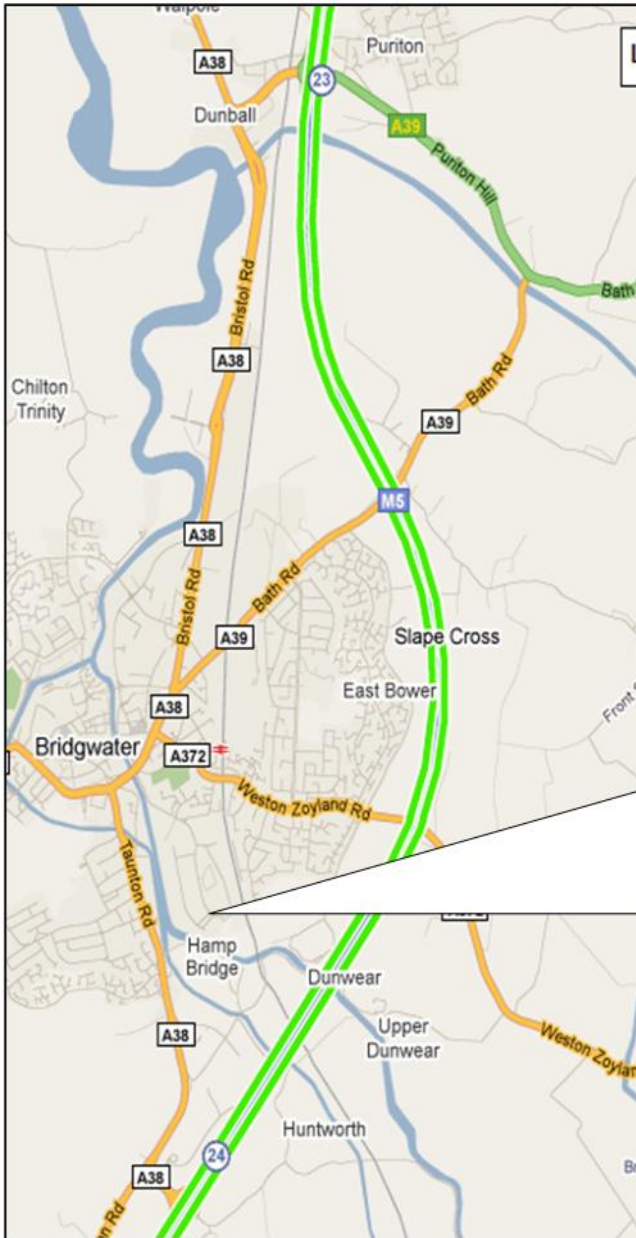

Vehicle Diagnostic Services Bridgwater, Somerset

Unit K Cartwright Mill Business Centre
Yeo Lane (off Brue Avenue), Bridgwater, Somerset

Satellite Co-ordinates 51.11861 –2.991908
Postcode for SAT NAV TA6 5NA

Coming from South Leave M5 at Junction 24, follow signs for town centre. At major traffic lights (Petrol Station) turn right, keep in right hand lane over bridge. Take next right Salmon Parade, then follow local map

Coming from North Leave M5 at Junction 23, follow signs for town centre. At major roundabout (Cross Rifles pub) go straight across. At 2nd set of lights turn left into Salmon Parade, then follow local map (above)

Coming from A303 Follow signs to Bridgwater town centre. In St John Street keep in left hand lane at top (Enterprise Rent A Car). Turn left into Broadway, take left at next set of lights into Salmon Parade, then follow

Call 01278 428 699

Technical Topics Ltd, Unit K Cartwright Mill Bus. Centre, Brue Avenue, Bridgwater, Somerset TA6 5LT. www.techtopics.co.uk Tel: 01278 428699